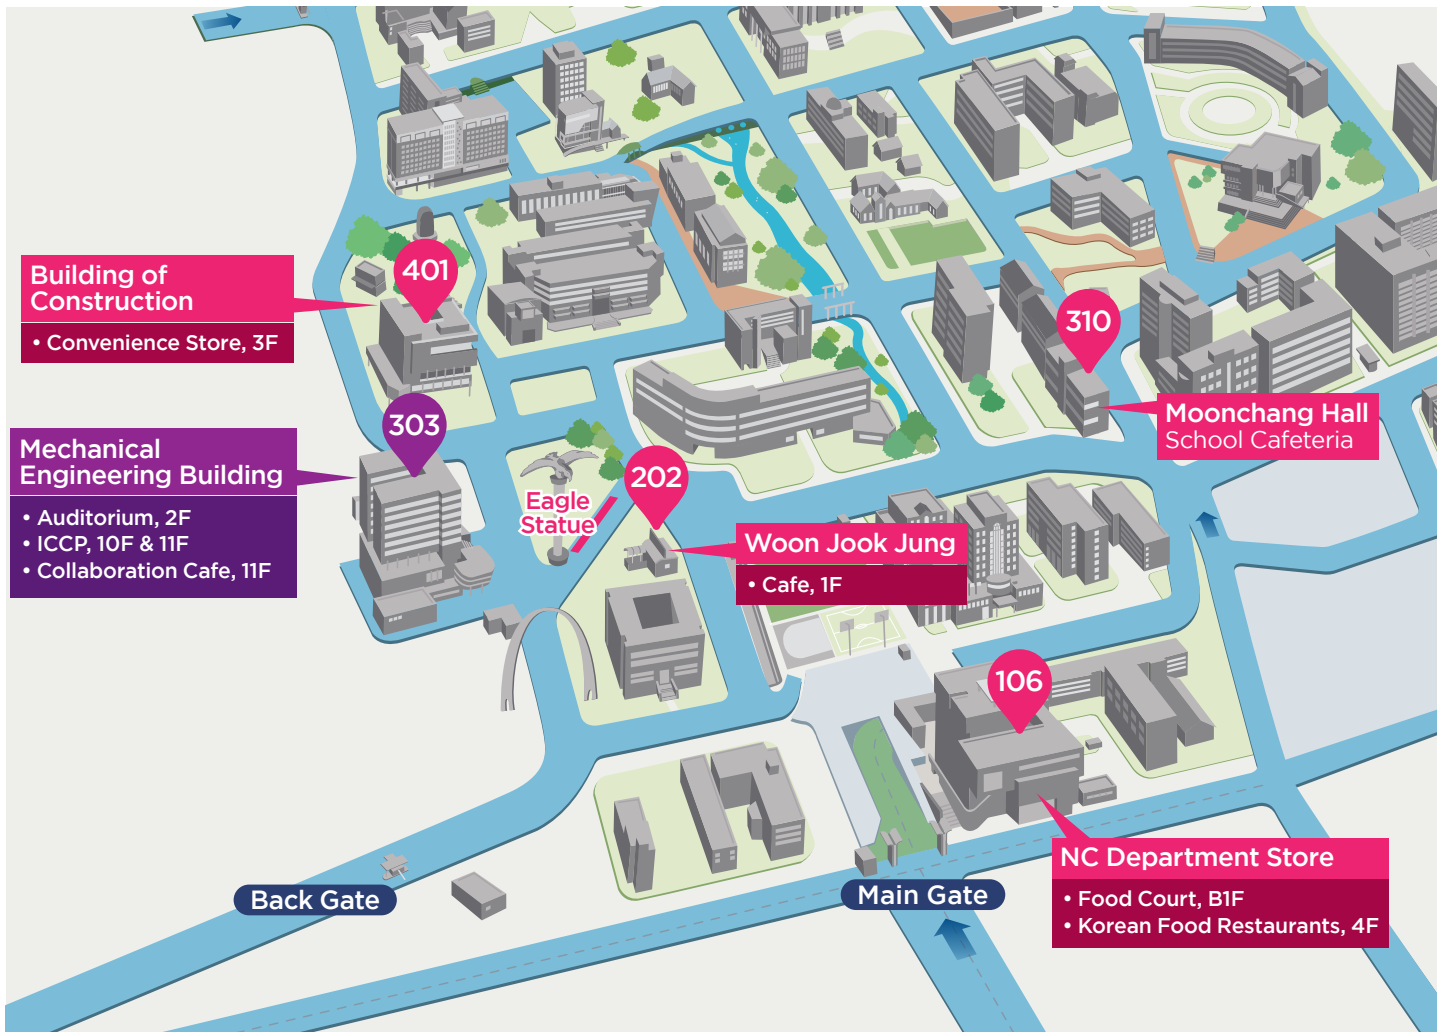

IBS Conference on Climate and Human Evolution

October 15-19, 2024 · Pusan National University, Busan, Korea

PNU Campus Map

LUNCH

- Lunch will not be provided during this conference.
- Please use the school cafeteria at Moonchang Hall (Building 310), the restaurants in the NC Department Store (Building 106), or the restaurants near the main gate and back gate.

CONVENIENCE STORE

- There is a convenience store (GS25) on the 3rd floor of the Construction Building (Building 401) and on the 1st floor of Moonchang Hall (Building 310).

BUS PICK-UP FOR RECEPTION AND EXCURSION

- Bus will be awaiting next to EAGLE STATUE on 15th 16:20–16:30 for RECEPTION and on 16th 13:20–13:30 for BANGUDAE EXCURSION.

IBS Conference on Climate and Human Evolution

October 15-19, 2024 · Pusan National University, Busan, Korea