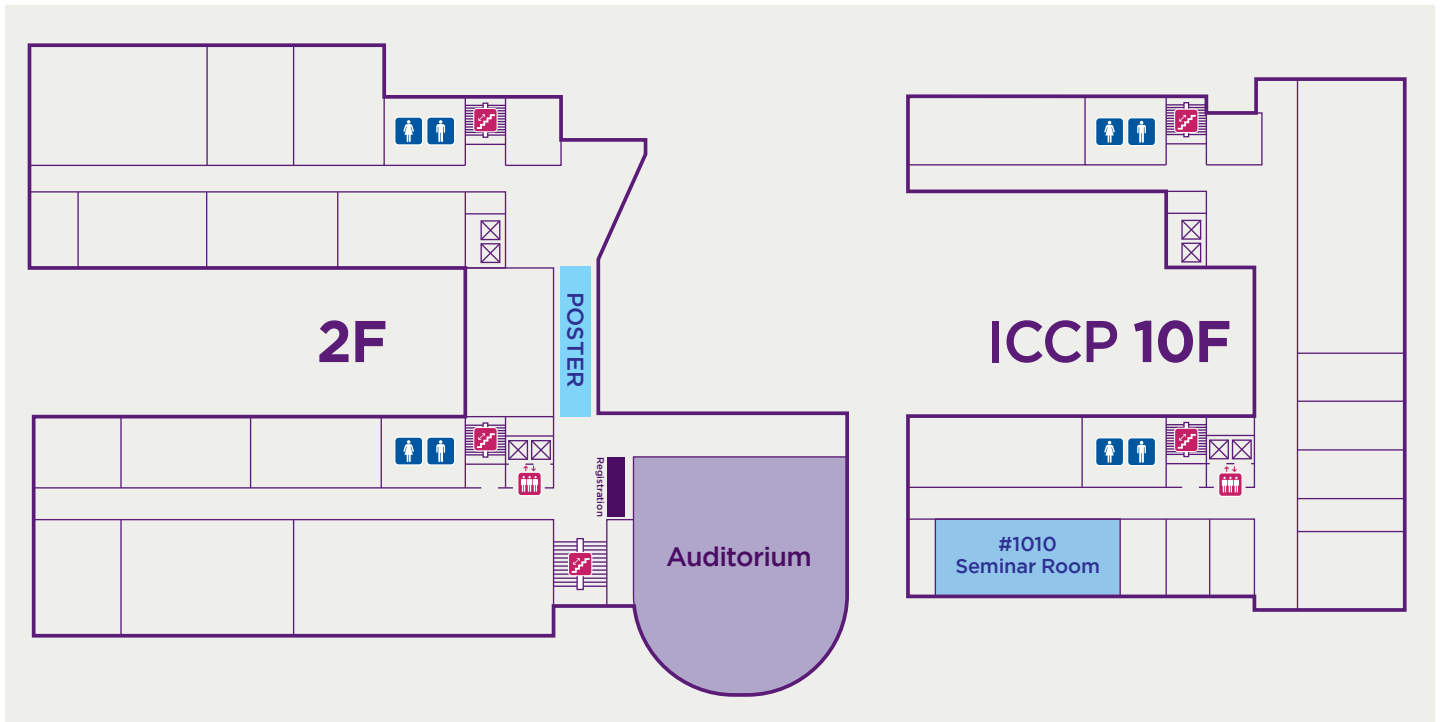

IBS Conference on Climate and Human Evolution

October 15-19, 2024 · Pusan National University, Busan, Korea

PNU Campus Map

LUNCH

- Lunch will not be provided during this conference.
- Please use the school cafeteria at Moonchang Hall (Building 310), the restaurants in the NC Department Store (Building 106), or the restaurants near the main gate and back gate.

CONVENIENCE STORE

- There is a convenience store (GS25) on the 3rd floor of the Construction Building (Building 401) and on the 1st floor of Moonchang Hall (Building 310).

BUS PICK-UP FOR RECEPTION AND EXCURSION

Floor Map of Mechanical Engineering Building

Useful Informations

WIFI

- 2F ▶ PNU_wifi
ID: pnu32071 ~ pnu320716 (1 ID is for 20 devices. 1 person can use 2 devices only.)
Password: pnu32072024
- 10F/11F ▶ ID: ICCP_Room Name, Password: iccc2017